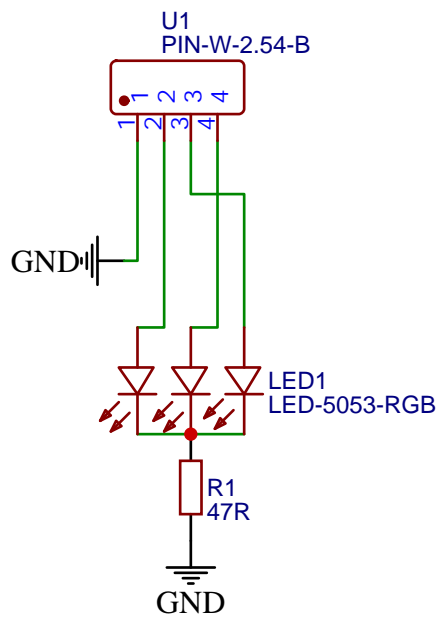

1

2

3

4

A

A

B

B

TITLE: RGBLED HS-F01A		REV: 1.0
	Company:	Sheet: 1/1
Date: 2021-09-11	Drawn By:	

1

2

3

4